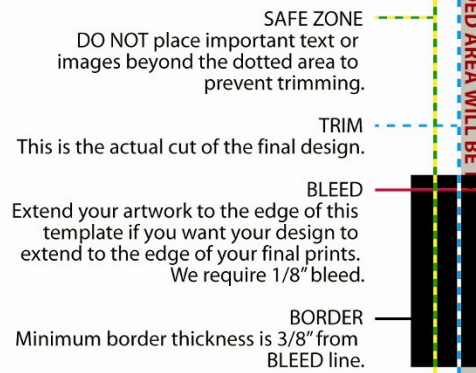

WARNING: IMAGES AND TEXTS IN THIS SHADED AREA WILL BE TRIMMED

WARNING: IMAGES AND TEXTS OUTSIDE THE GREEN DASHED LINES WILL BE TOO CLOSE TO THE TRIM LINE AND MIGHT GET TRIMMED OFF.

WARNING: IMAGES AND TEXTS IN THIS SHADED AREA WILL BE TRIMMED

WARNING: IMAGES AND TEXTS IN THIS SHADED AREA WILL BE TRIMMED

PRINT TEMPLATE

Product	Rack Card
Size	4" x 9" (WxH)
Side	Front (Outside Face) Back (Inside Face)

WARNING: IMAGES AND TEXTS OUTSIDE THE GREEN DASHED LINES WILL BE TOO CLOSE TO THE TRIM LINE AND MIGHT GET TRIMMED OFF.